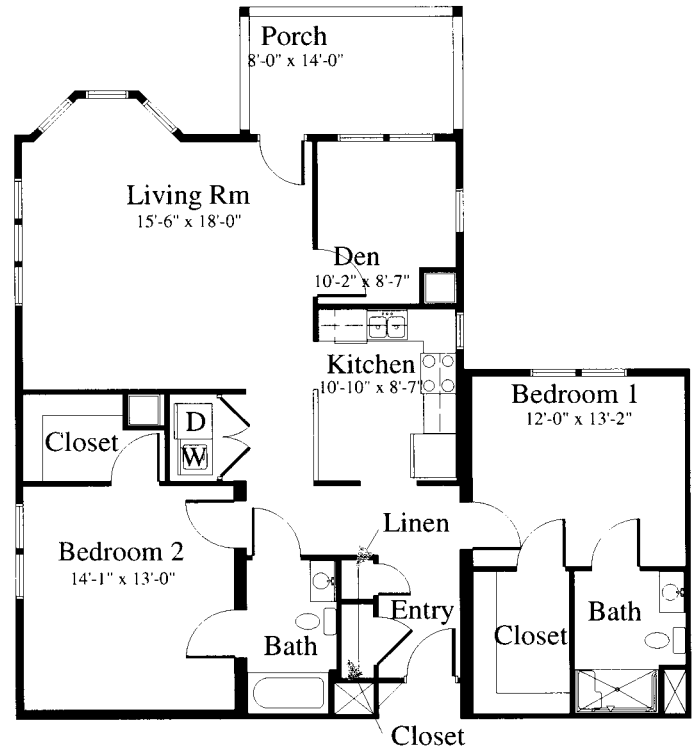

Apartment Home

Stonington

**Studio Unit
560 Sq. Ft.**

Whately

**One Bedroom
654 Sq. Ft.**

Suffield

Two Bedroom 953 Sq. Ft.

Floor Plans

Loomis
Village

Enfield

Two Bedroom
1082 Sq. Ft.
(excludes porch)

Prescott

Two Bedroom & Den
1336 Sq. Ft. (excludes porch)

Greenwich

Two Bedroom & Den
1366 Sq. Ft. (excludes porch)

Villa and Cottage Floor Plans

Loomis
Village

Villa

One Bedroom
1352 Sq. Ft. (excludes porch)

Villa

Two Bedroom
1682 Sq. Ft. (excludes porch)

Cottage - Hadley

Two Bedroom 1526 Sq. Ft. (excludes porch & garage)

Floor plans are not drawn to scale • Styles and floor plans may vary