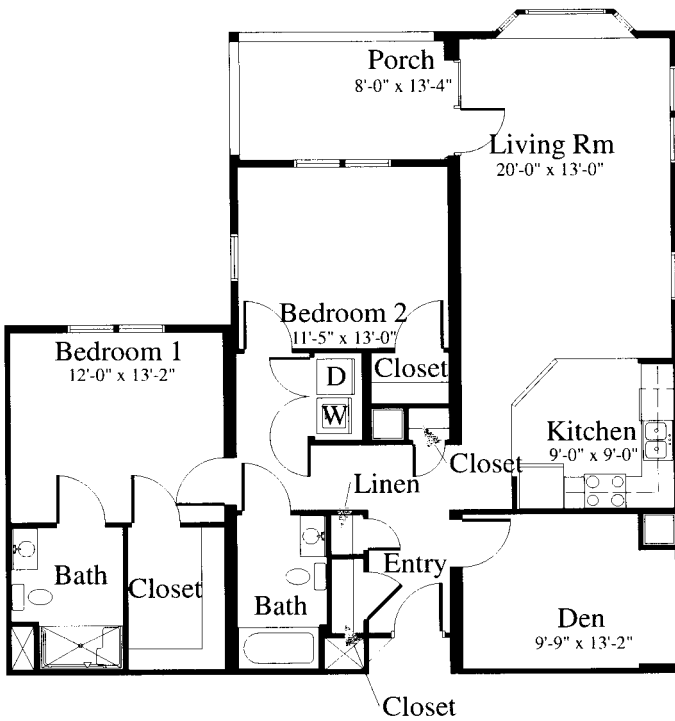

Apartment Home

Stonington

**Studio Unit
560 Sq. Ft.**

Whately

**One Bedroom
654 Sq. Ft.**

Suffield

Two Bedroom 953 Sq. Ft.

Floor Plans

Loomis
Village

Enfield

Two Bedroom
1082 Sq. Ft.
(excludes porch)

Prescott

Two Bedroom & Den
1336 Sq. Ft. (excludes porch)

Greenwich

Two Bedroom & Den
1366 Sq. Ft. (excludes porch)

Villa and Cottage Floor Plans

Loomis
Village

Villa

One Bedroom
1352 Sq. Ft. (excludes porch)

Villa

Two Bedroom
1682 Sq. Ft. (excludes porch)

Cottage - Hadley

Two Bedroom 1526 Sq. Ft. (excludes porch & garage)

Floor plans are not drawn to scale • Styles and floor plans may vary