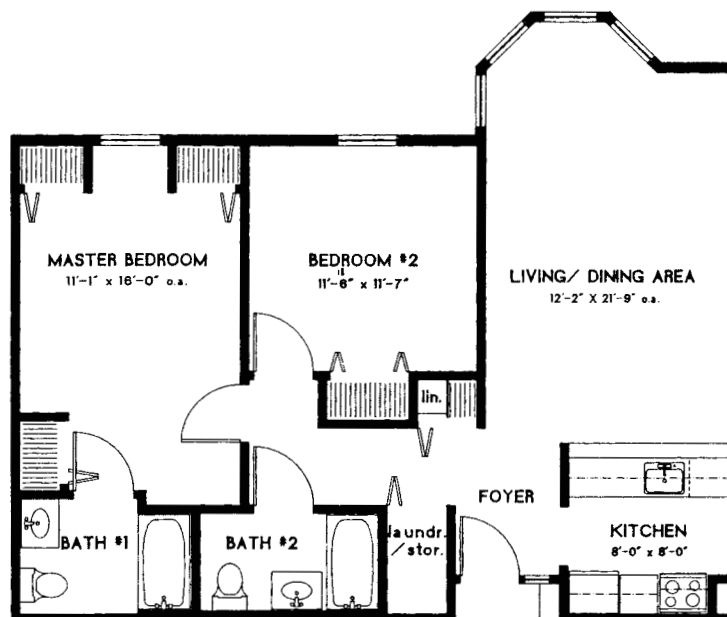

Apartment Home

Stonington

**Studio Unit
560 Sq. Ft.**

Whately

**One Bedroom
654 Sq. Ft.**

Suffield

Two Bedroom 953 Sq. Ft.

Floor Plans

Loomis
Village

Enfield

Two Bedroom
1082 Sq. Ft.
(excludes porch)

Prescott

Two Bedroom & Den
1336 Sq. Ft. (excludes porch)

Greenwich

Two Bedroom & Den
1366 Sq. Ft. (excludes porch)

Villa and Cottage Floor Plans

Loomis
Village

Villa

One Bedroom
1352 Sq. Ft. (excludes porch)

Villa

Two Bedroom
1682 Sq. Ft. (excludes porch)

Cottage - Hadley

Two Bedroom 1526 Sq. Ft. (excludes porch & garage)

Floor plans are not drawn to scale • Styles and floor plans may vary