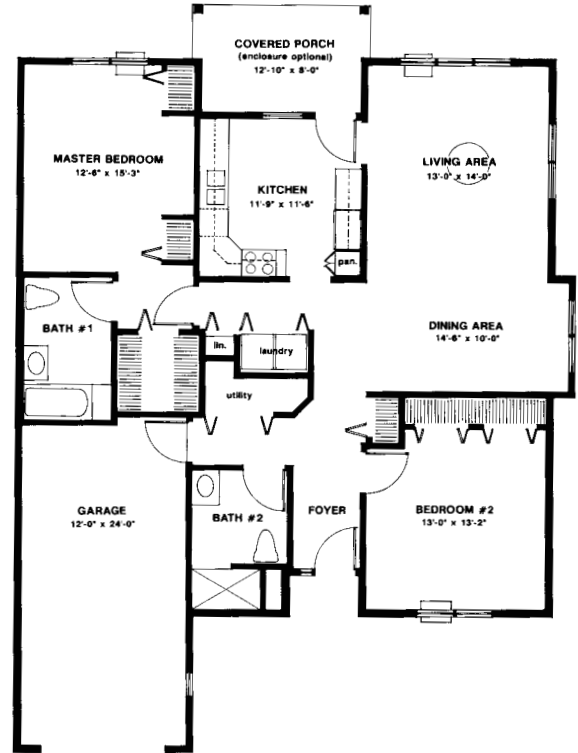

Apartment Home

Stonington

**Studio Unit
560 Sq. Ft.**

Whately

**One Bedroom
654 Sq. Ft.**

Suffield

Two Bedroom 953 Sq. Ft.

Floor Plans

Loomis
Village

Enfield

Two Bedroom
1082 Sq. Ft.
(excludes porch)

Prescott

Two Bedroom & Den
1336 Sq. Ft. (excludes porch)

Greenwich

Two Bedroom & Den
1366 Sq. Ft. (excludes porch)

Villa and Cottage Floor Plans

Loomis
Village

Villa

One Bedroom
1352 Sq. Ft. (excludes porch)

Villa

Two Bedroom
1682 Sq. Ft. (excludes porch)

Cottage - Hadley

Two Bedroom 1526 Sq. Ft. (excludes porch & garage)

Floor plans are not drawn to scale • Styles and floor plans may vary