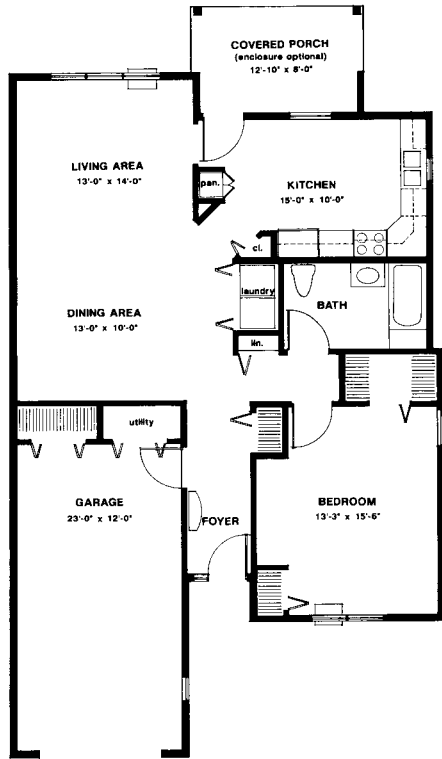

Apartment Home

Stonington

**Studio Unit
560 Sq. Ft.**

Whately

**One Bedroom
654 Sq. Ft.**

Suffield

Two Bedroom 953 Sq. Ft.

Floor Plans

Loomis
Village

Enfield

Two Bedroom
1082 Sq. Ft.
(excludes porch)

Prescott

Two Bedroom & Den
1336 Sq. Ft. (excludes porch)

Greenwich

Two Bedroom & Den
1366 Sq. Ft. (excludes porch)

Villa and Cottage Floor Plans

Loomis
Village

Villa

One Bedroom
1352 Sq. Ft. (excludes porch)

Villa

Two Bedroom
1682 Sq. Ft. (excludes porch)

Cottage - Hadley

Two Bedroom 1526 Sq. Ft. (excludes porch & garage)

Floor plans are not drawn to scale • Styles and floor plans may vary