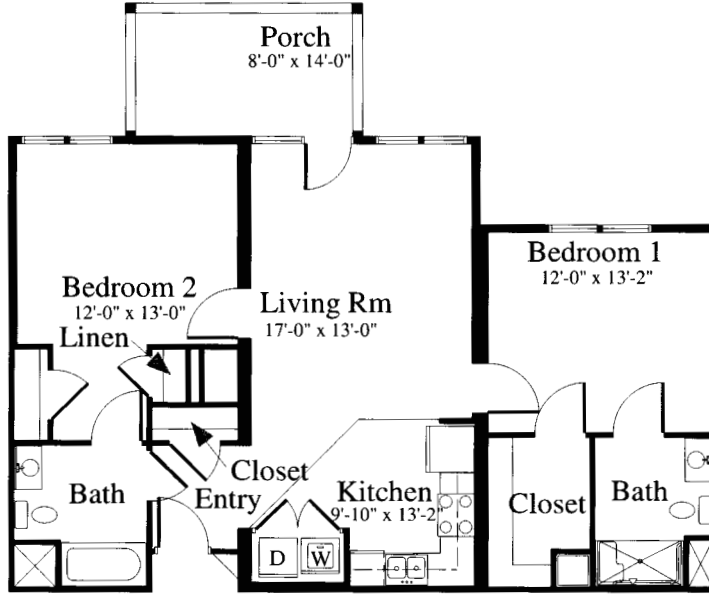

Apartment Home

Stonington

**Studio Unit
560 Sq. Ft.**

Whately

**One Bedroom
654 Sq. Ft.**

Suffield

Two Bedroom 953 Sq. Ft.

Floor Plans

Loomis
Village

Enfield

Two Bedroom
1082 Sq. Ft.
(excludes porch)

Prescott

Two Bedroom & Den
1336 Sq. Ft. (excludes porch)

Greenwich

Two Bedroom & Den
1366 Sq. Ft. (excludes porch)

Villa and Cottage Floor Plans

Loomis
Village

Villa

One Bedroom
1352 Sq. Ft. (excludes porch)

Villa

Two Bedroom
1682 Sq. Ft. (excludes porch)

Cottage - Hadley

Two Bedroom 1526 Sq. Ft. (excludes porch & garage)

Floor plans are not drawn to scale • Styles and floor plans may vary